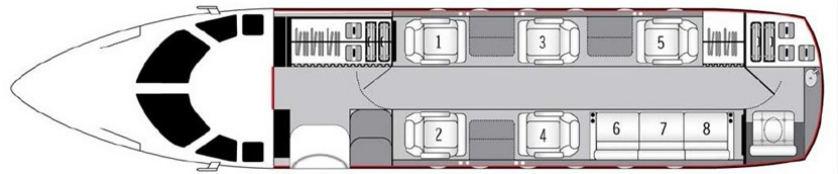

AIRCRAFT

PASSENGERS

RANGE

Hawker 800XP

8

Midsize Jet

- . Passenger capacity: 8
- . 5 single seats, 1 divan with 3 seats,
- . Galley incl. microwave, convection oven and fridge
- . Fully enclosed aft and forward lavatorie
- . iPhone and PC interface.

Range	2500 nm
Maximum cruise speed	460 kt
Baggage	40 ft³
Cabin H/L/W	5'x 21' x 6' ft